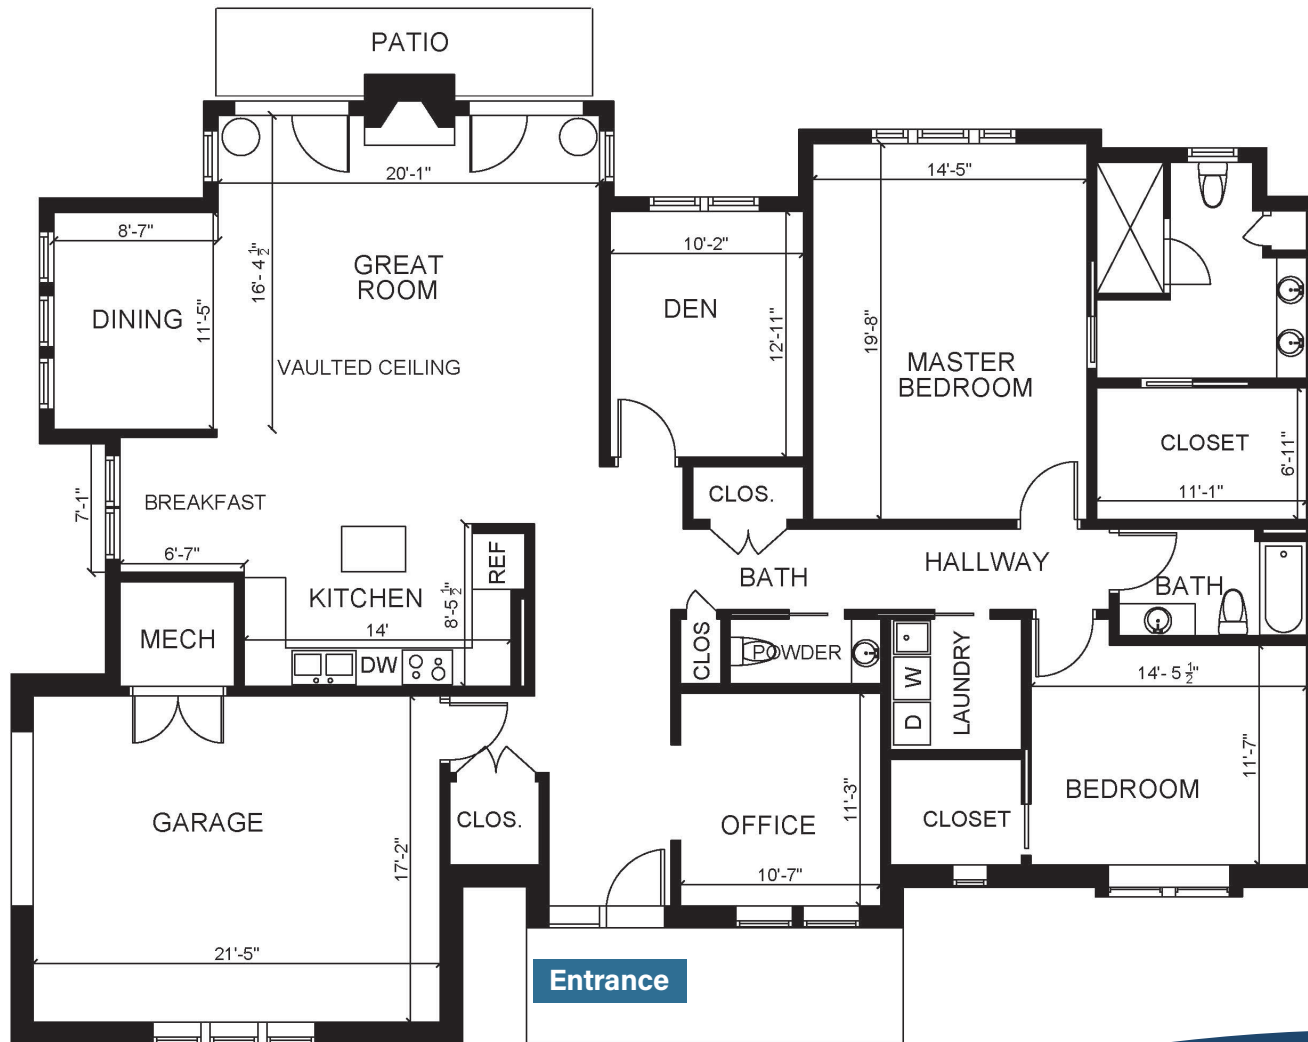

Boatwright Circle

NEIGHBORHOOD

Sandpiper II

Executive Ranch Home | 2 Bed with Den and 1 Car Garage | 2,184 sq. ft.

Sample floor plan shown. Floor plans and dimensions may vary by location.