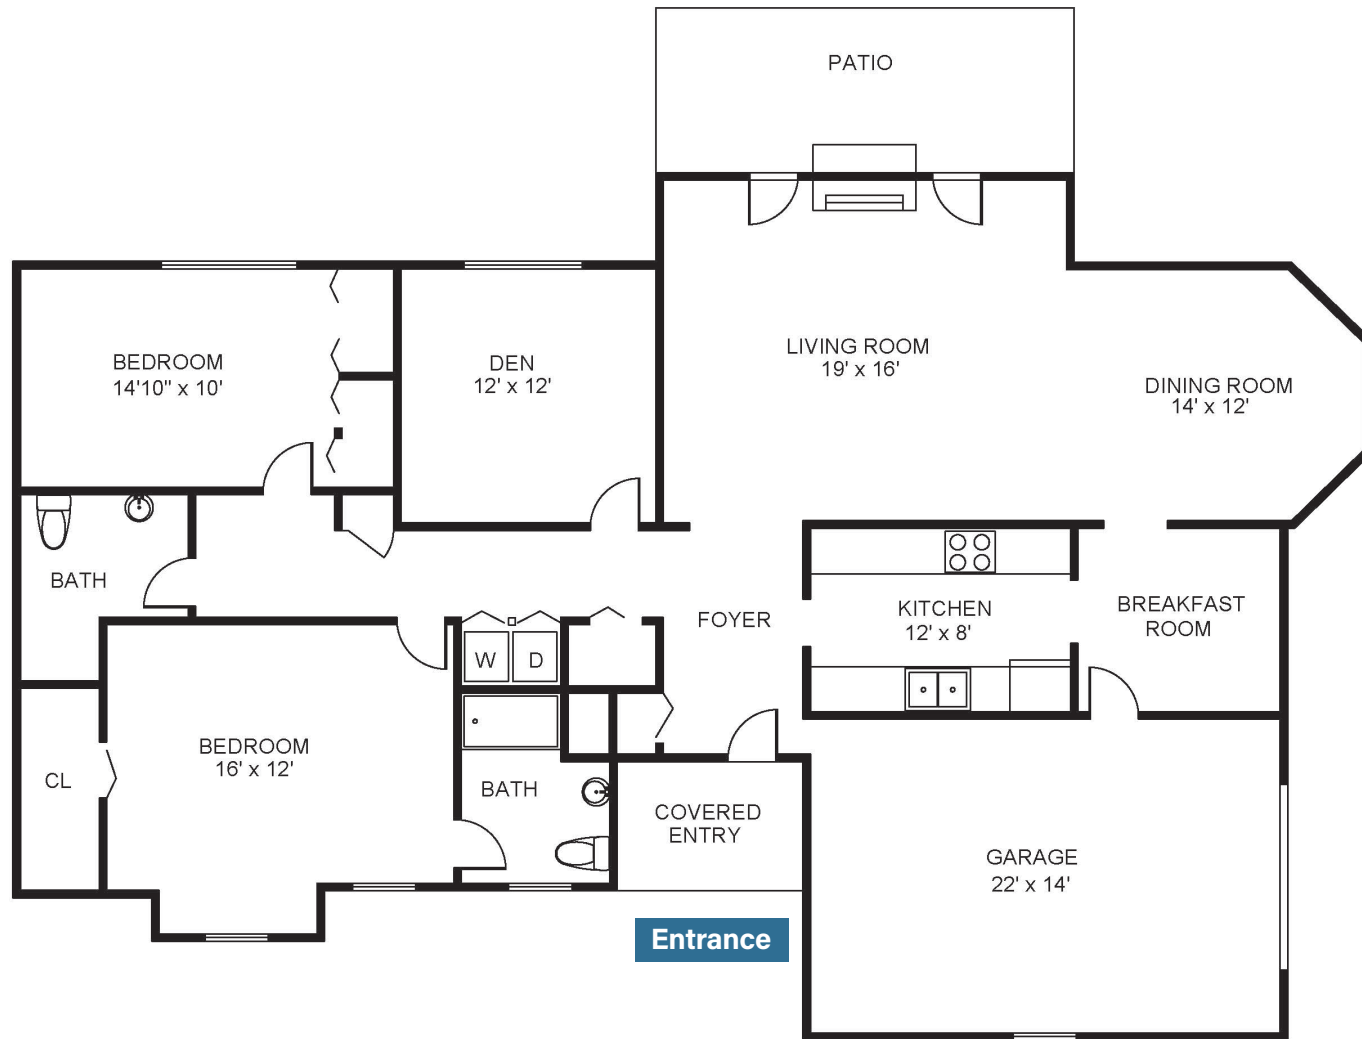

Boatwright Circle

NEIGHBORHOOD

Schooner

Executive Ranch Home | 2 Bed with Den and Garage | 1,716 sq. ft.

Sample floor plan shown. Floor plans and dimensions may vary by location.