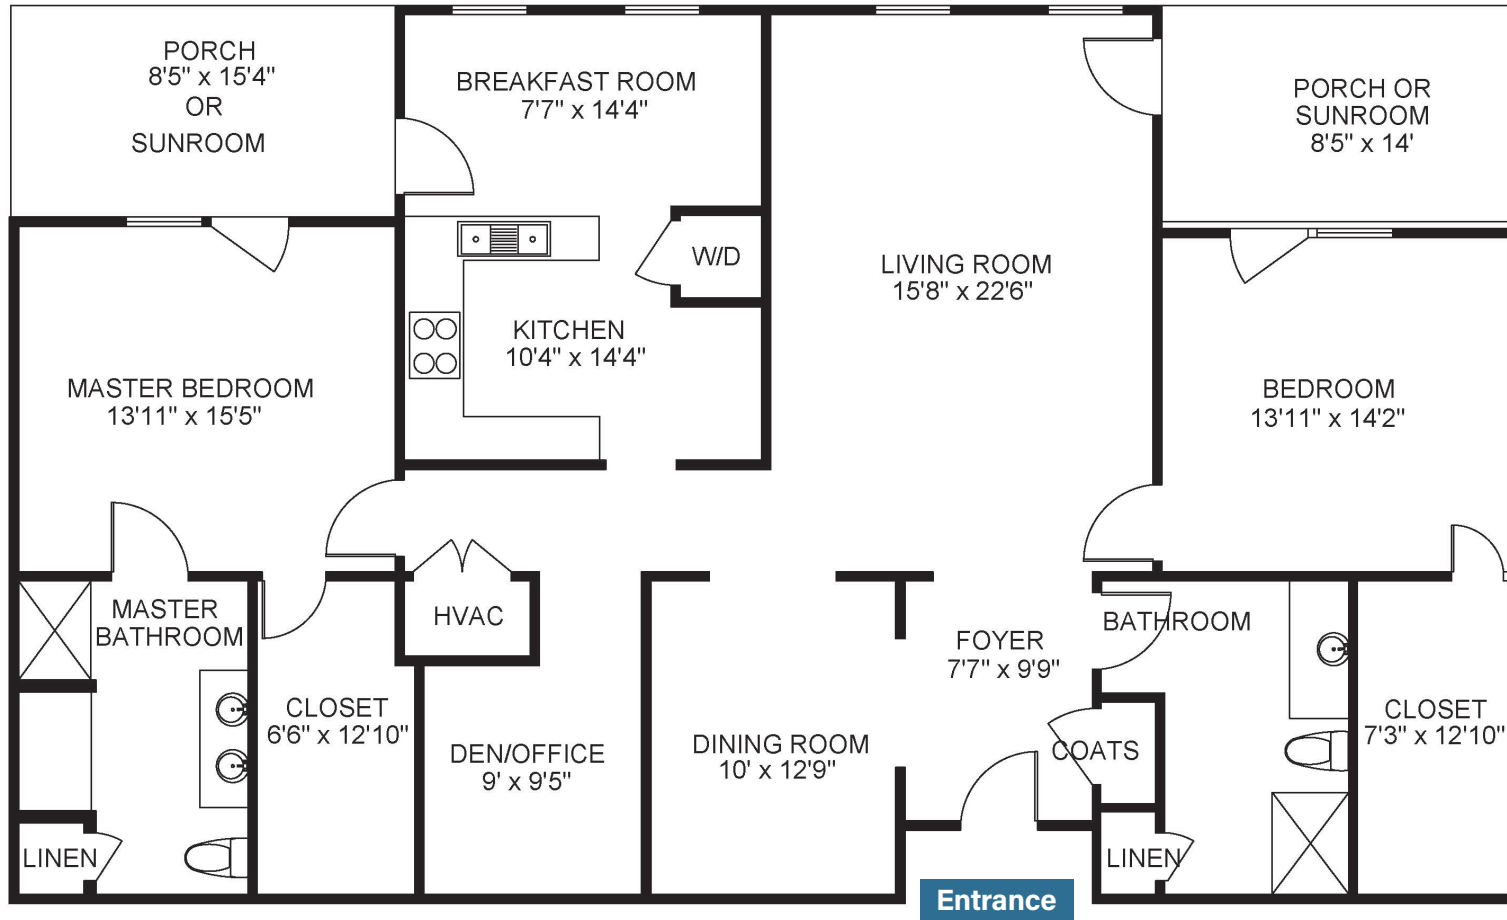

# Piedmont

Luxury Apartment

2 Bed with Den | 1,870 sq. ft.

2 Bed with Den and Sunroom | 1,975 sq. ft.

Sample floor plan shown. Floor plans and dimensions may vary by location.