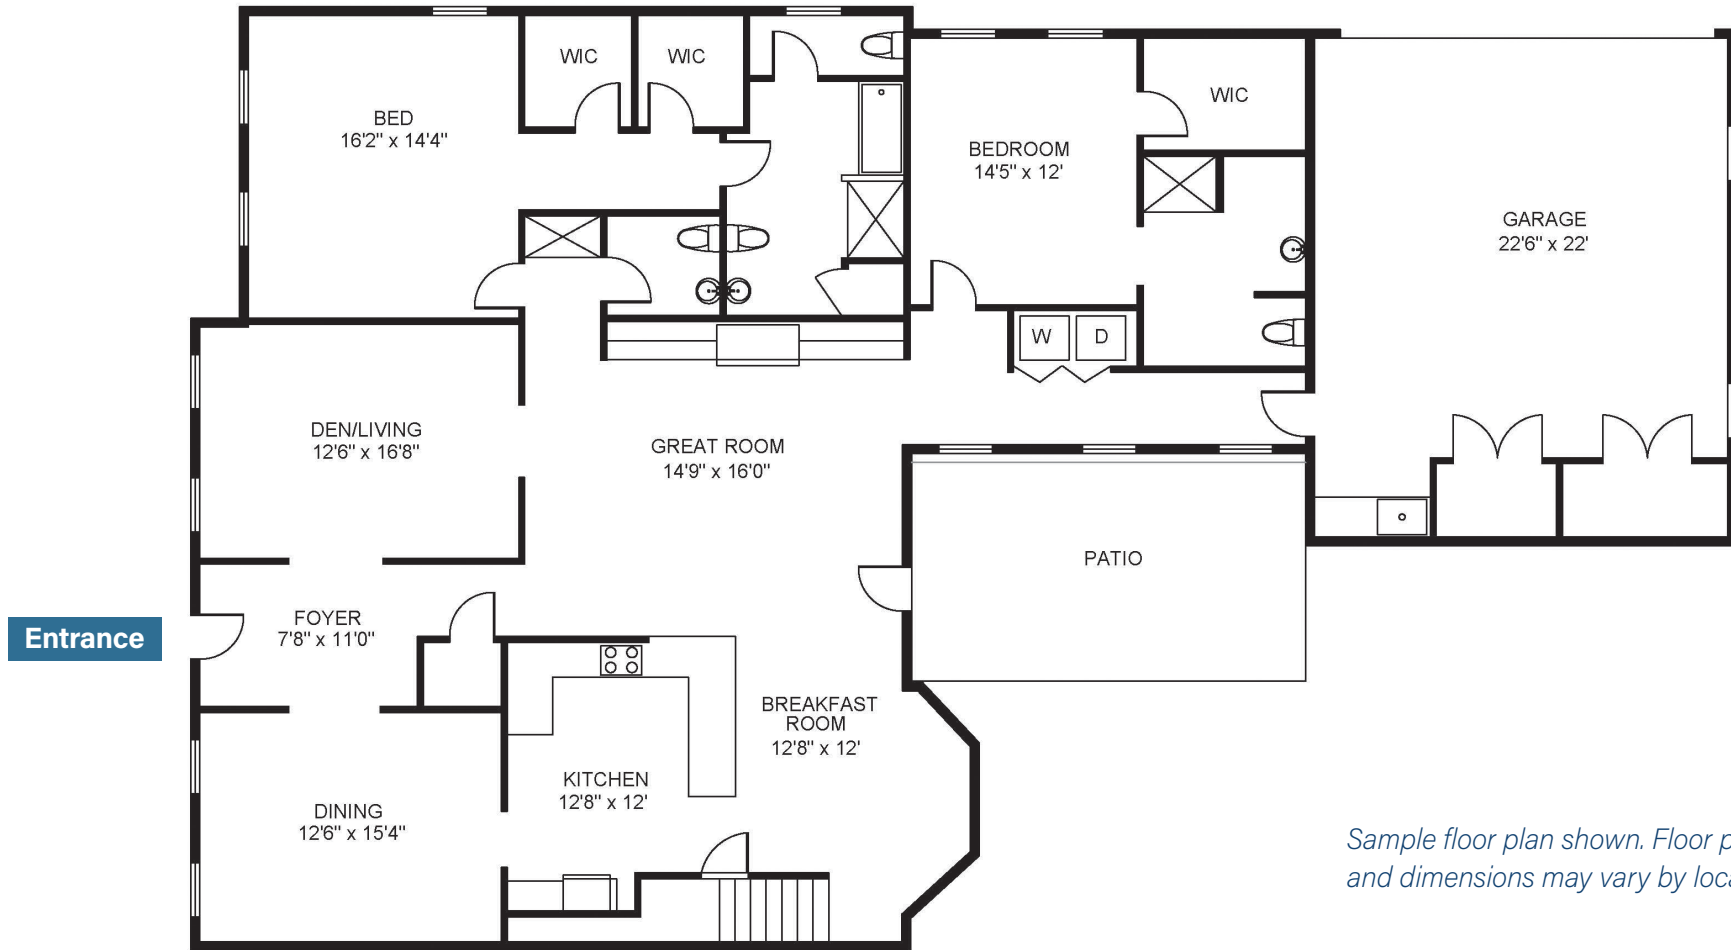

Edgewood
NEIGHBORHOOD

Chickahominy

Luxury Villa Home | 2 Bed with Great Room and Garage | 2,340 sq. ft.

Sample floor plan shown. Floor plans and dimensions may vary by location.