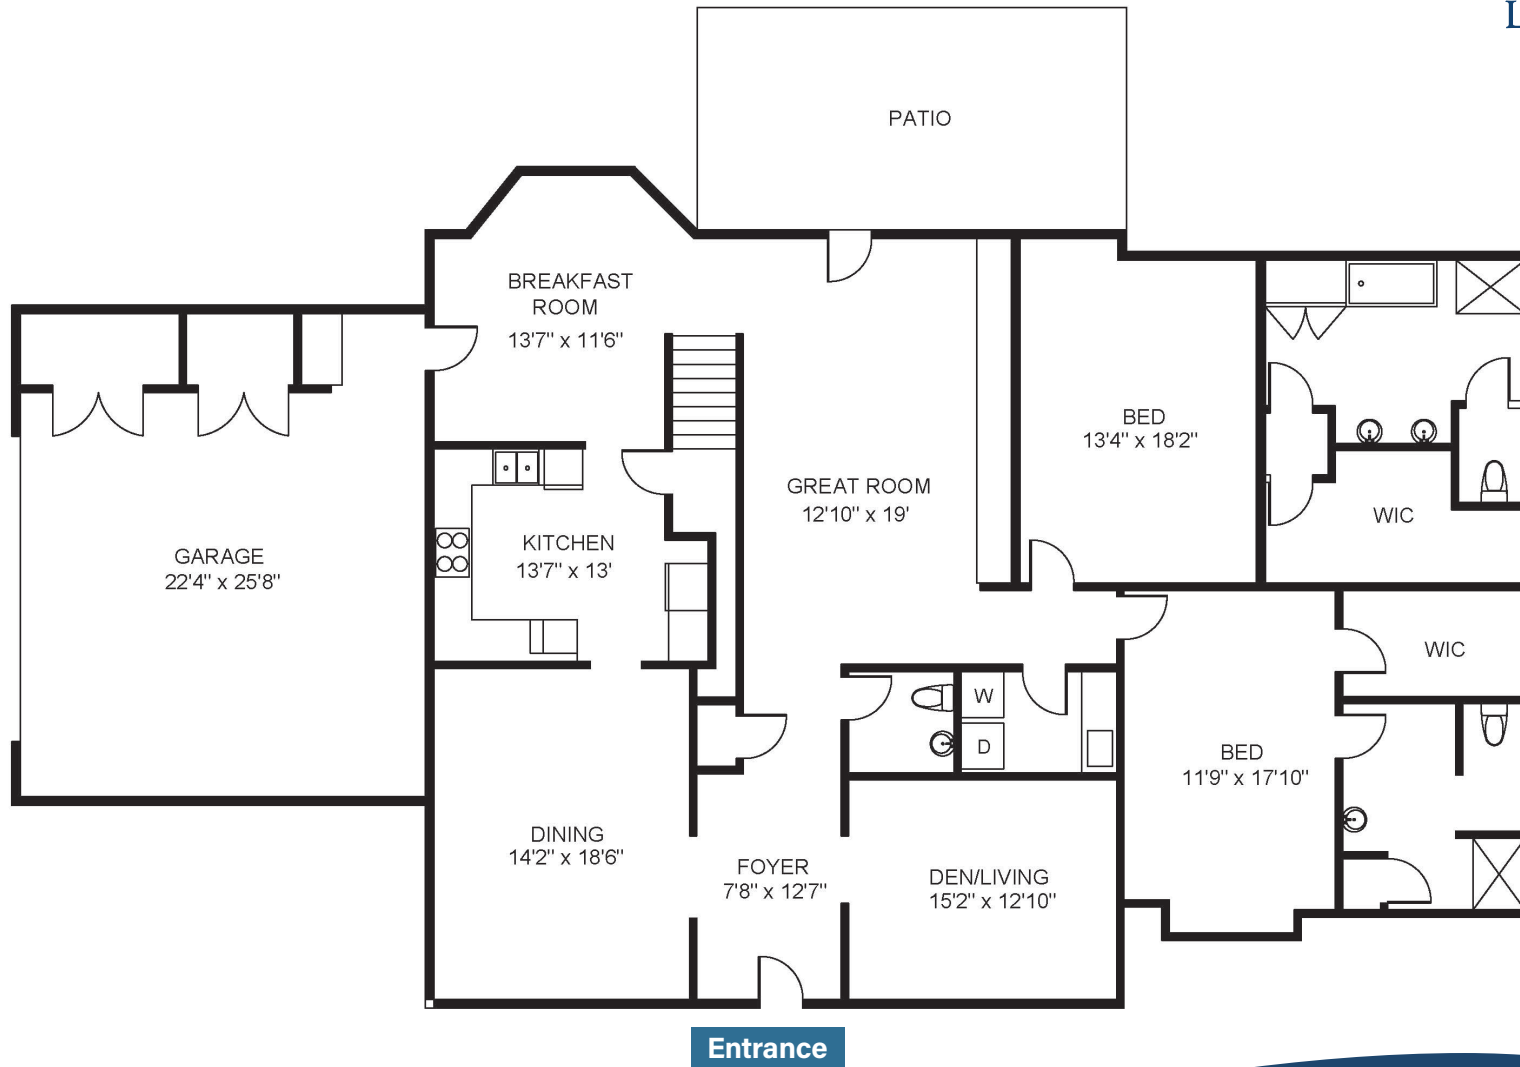

Edgewood
NEIGHBORHOOD

Shenandoah

Luxury Villa Home | 2 Bed with Great Room and Garage | 2,540 sq. ft.

Sample floor plan shown. Floor plans and dimensions may vary by location.