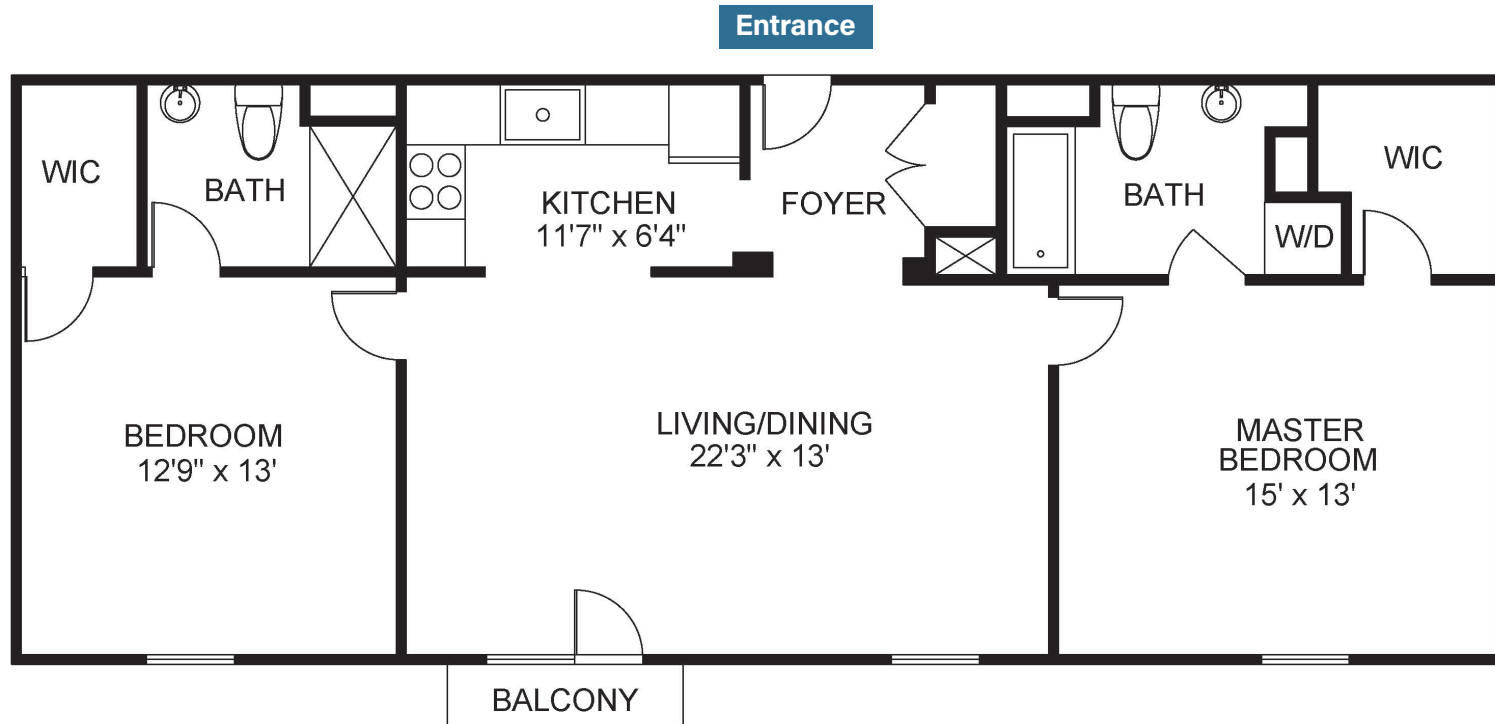

Landing Building

NEIGHBORHOOD

Garden II

Traditional Apartment | 2 Bed | 955 - 1,025 sq. ft.

Sample floor plan shown. Floor plans and dimensions may vary by location.