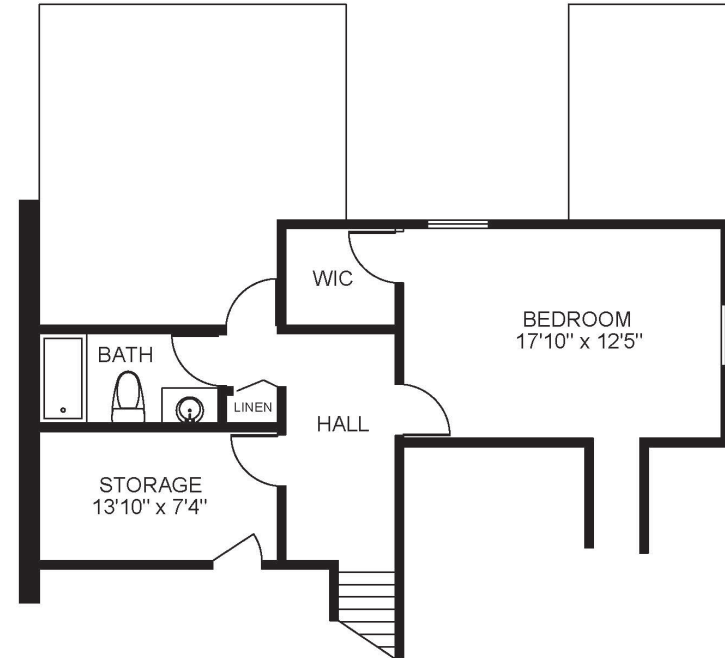

The Moorings

NEIGHBORHOOD

Mariner I

Cottage Home | 3 Bed | 1,915 sq. ft.

Entrance

Sample floor plan shown. Floor plans and dimensions may vary by location.