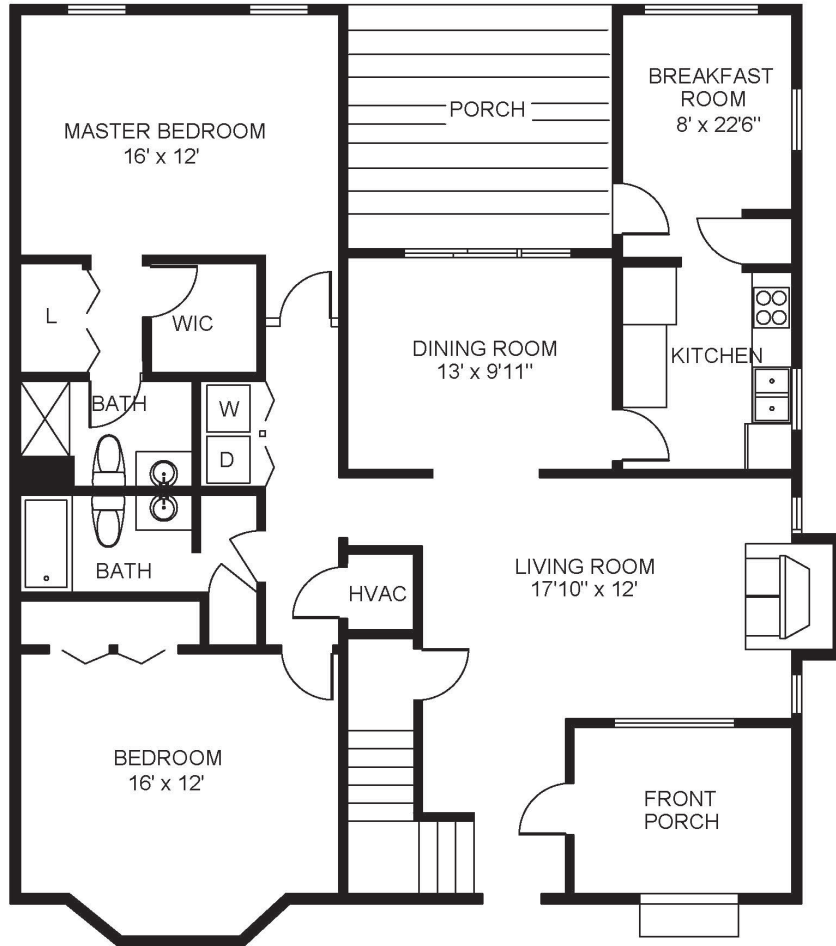

The Moorings

NEIGHBORHOOD

Mariner I

Cottage Home | 3 Bed | 1,915 sq. ft.

Entrance

Sample floor plan shown. Floor plans and dimensions may vary by location.