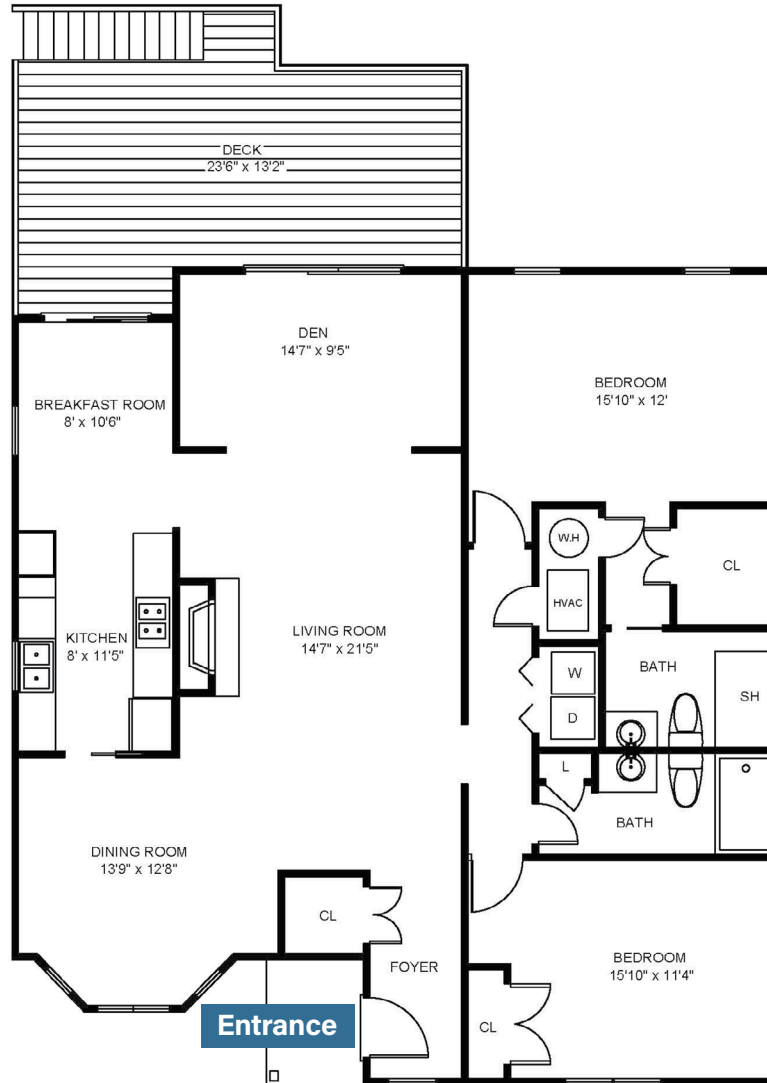

## Harbour II

Cottage Home | 2 Bed with Den | 1,582 sq. ft.

*Sample floor plans shown. Floor plans are approximate and vary by location.*